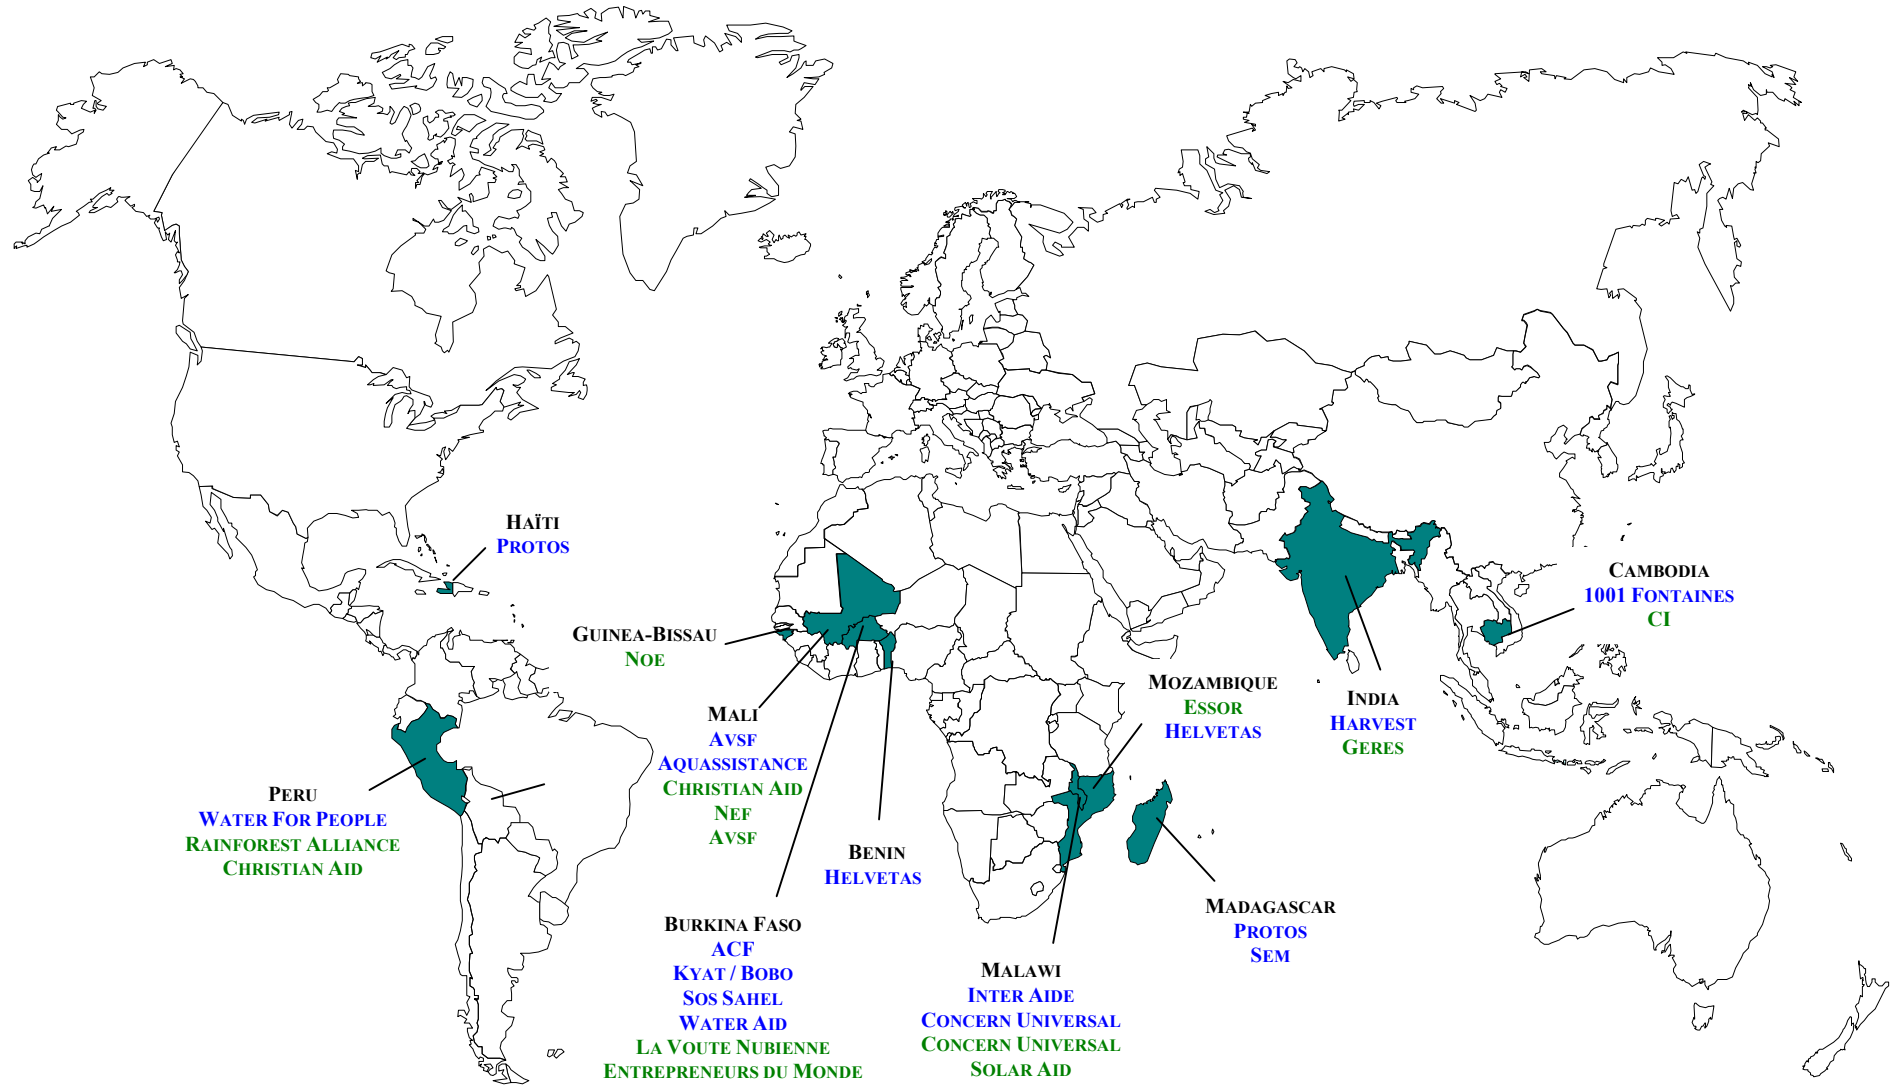

Fondation Ensemble – Programmes' map – January 2012

- Water and Sanitation (16 programmes)
- Sustainable Development (13 programmes)